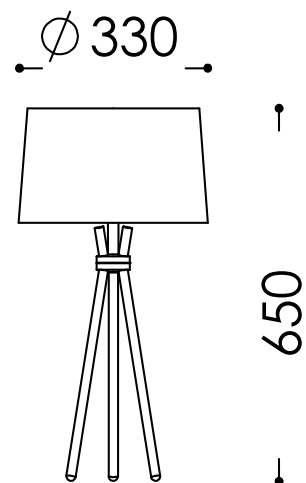

Picture similar

## 13.158.03-4044

|                           |                               |
|---------------------------|-------------------------------|
| <b>Surface:</b>           | Brass dull 03                 |
| <b>Lamp socket:</b>       | for 1 x E27 / 230 V           |
| <b>Height:</b>            | 650 mm                        |
| <b>Diameter:</b>          | 330 mm                        |
| <b>Switch:</b>            | with intermediate cord switch |
| <b>Voltage:</b>           | 230 V                         |
| <b>Protection class:</b>  | II                            |
| <b>Safety norm:</b>       | CE                            |
| <b>EEC-Light sources:</b> | A++ - E                       |

table luminaire brass dull  
 for 1 x E27  
 shade: chintz black - inside gold 139  
 diameter ca. 300/330 mm,  
 height ca. 210 mm