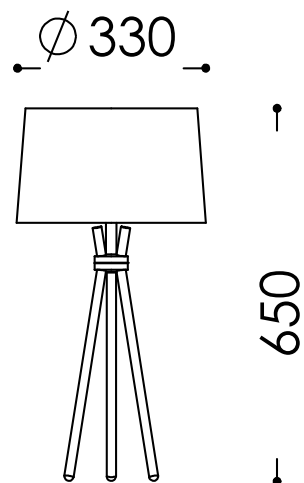

Picture similar

## 13.158.30-4044

<b>Surface:</b>	Nickel polished 30
<b>Lamp socket:</b>	for 1 x E27 / 230 V
<b>Height:</b>	650 mm
<b>Diameter:</b>	330 mm
<b>Switch:</b>	with intermediate cord switch
<b>Voltage:</b>	230 V
<b>Protection class:</b>	II
<b>Safety norm:</b>	CE
<b>EEC-Light sources:</b>	A++ - E

table luminaire nickel polished  
for 1 x E27  
shade: chintz black - inside gold 139  
diameter ca. 300/330 mm,  
height ca. 210 mm