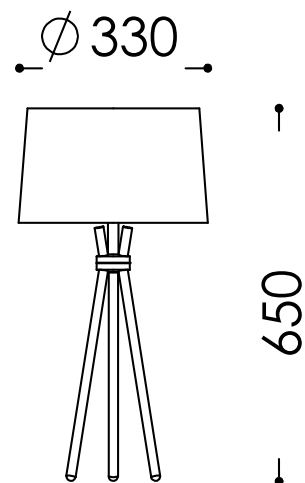

Picture similar

13.158.33-4225

Surface:	Nickel dull 33
Lamp socket:	for 1 x E27 / 230 V
Height:	665 mm
Diameter:	320 mm
Switch:	with intermediate cord switch
Voltage:	230 V
Protection class:	II
Safety norm:	CE
EEC-Light sources:	A++ - E

table luminaire nickel dull
for 1 x E27
shade (conical, bottom sloped):
material: outside chintz olive /
inside gold 162
Ø ca. 240/320 mm, height ca. 290/220 mm