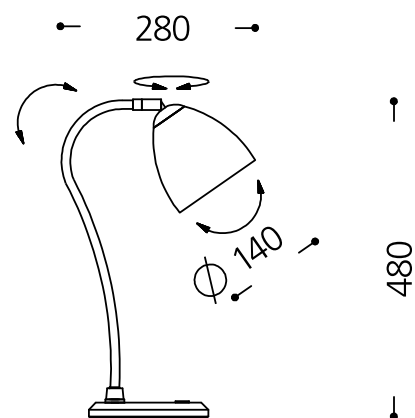

## 14.246.69

<b>Surface:</b>	Black 69
<b>Lamp socket:</b>	for 1 x GX53 / 230 V / 5 W
<b>Height:</b>	450 mm
<b>Weight:</b>	2,5 kg
<b>Switch:</b>	with rocker switch
<b>Wattage:</b>	5 W
<b>Voltage:</b>	230 V
<b>Protection class:</b>	I
<b>Safety norm:</b>	CE
<b>EEC-Light sources:</b>	A+ - C

table lamp brass dull-black  
for 1 x GX53 LED 230 V / ca. 5 watt  
height ca. 480 mm, extension ca. 280 mm