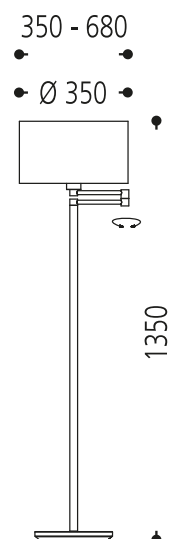

Picture similar

23.315.19-3855

Surface:	Sterling silver 19	floor luminaire sterling silver
Lamp socket:	for 1 x E27 / 230 V	for 1 x E27
Height:	1350 mm	shade: chintz off white 135
Weight:	5,85 kg	diameter ca. 350 mm, height ca. 190 mm
Switch:	with foot pedal switch	
Voltage:	230 V	
Protection class:	II	
Safety norm:	CE	
EEC-Light sources:	A++ - E	