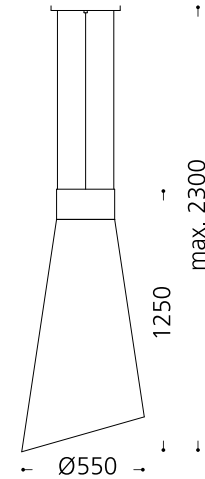

Picture similar

33.700.15-4228

Surface:	Silver 15
Lamp socket:	1 x LED integrated / 230 V / 15 W
Length:	2300 mm
Diameter:	550 mm
Wattage:	15 W
Voltage:	230 V
Protection class:	I
Safety norm:	CE
EEC-Light sources:	A++ - A

pendant luminaire silver
incl. LED ca. 15 watt warm white
LED driver included
shade (conical, bottom sloped):
material: chintz olive / inside gold 162
Ø ca. 250/550 mm, height ca. 1.000 mm