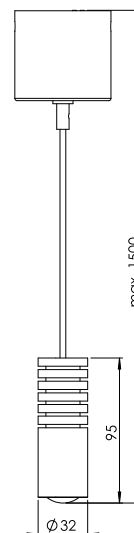

Picture similar

## 34.282.15

<b>Surface:</b>	Silver 15
<b>Lamp socket:</b>	1 x LED integrated / 350 mA / 4 W
<b>Length:</b>	1500 mm
<b>Diameter:</b>	32 mm
<b>Weight:</b>	0,9 kg
<b>Wattage:</b>	4 W
<b>Voltage:</b>	350 mA
<b>Protection class:</b>	1
<b>Safety norm:</b>	CE
<b>EEC-Light sources:</b>	A++ - A