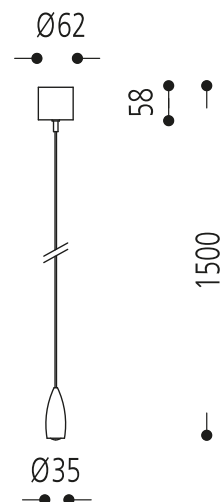

Picture similar

34.284.15

Surface:	Silver 15
Lamp socket:	1 x LED integrated / 230 V / 4 W
Length:	1500 mm
Diameter:	35 mm
Weight:	0,65 kg
Wattage:	4 W
Voltage:	230 V
Protection class:	I
Safety norm:	CE
EEC-Light sources:	A++ - A

pendant luminaire silver
incl. 4 watt LED warm white
LED driver included