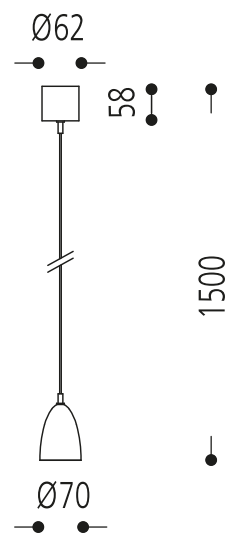

Picture similar

## 34.286.15

<b>Surface:</b>	Silver 15
<b>Lamp socket:</b>	for 1 x GU5,3 / 230 V
<b>Length:</b>	1500 mm
<b>Diameter:</b>	70 mm
<b>Weight:</b>	0,65 kg
<b>Voltage:</b>	230 V
<b>Protection class:</b>	I
<b>Safety norm:</b>	CE
<b>EEC-Light sources:</b>	A++ - C

pendant luminaire silver  
for 1 x GU5,3 12 V / 4 watt LED  
LED driver included