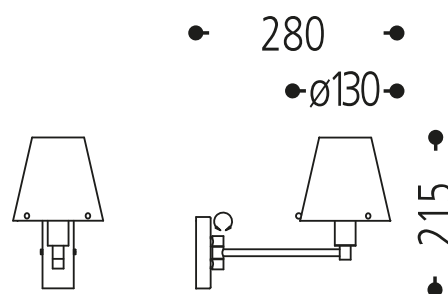

Picture similar

63.103.33-3565

Surface:	Nickel dull 33
Lamp socket:	for 1 x E14 / 230 V
Height:	215 mm
Outreach:	max. 280 mm
Weight:	0,85 kg
Voltage:	230 V
Protection class:	I
Safety norm:	CE
EEC-Light sources:	A++ - E

wall luminaire nickel dull
for 1 x E14
shade: polycarbonate 710
Ø ca. 80/130 mm, height ca. 120 mm