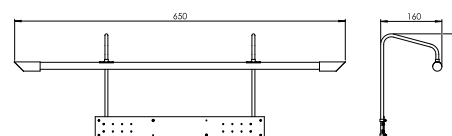

Picture similar

64.068.14

Surface:	Chrome 14
Lamp socket:	1 x LED integrated / 230 V / 5 W
Width:	650 mm
Height:	270 mm
Outreach:	160 mm
Wattage:	5 W
Voltage:	230 V
Protection class:	II
Safety norm:	CE
EEC-Light sources:	A++ - A

picture luminaire chrome
 incl. LED 12 V / ca. 5 watt warm white
 LED driver included
 length ca. 650 mm, extension ca. 160 mm