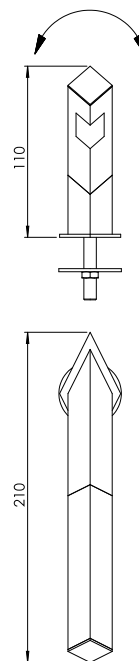

Picture similar

64.154.69

Surface:	Black 69	wall luminaire black
Lamp socket:	1 x LED integrated / 350 mA / 3 W	reflector adjustable
Width:	40 mm	incl. 3 watt LED warm white
Height:	210 mm	LED driver incl. (added as loose part)
Outreach:	110 mm	
Weight:	0,45 kg	
Wattage:	3 W	
Voltage:	350 mA	
Protection class:	3	
Safety norm:	CE	
EEC-Light sources:	A++ - A	