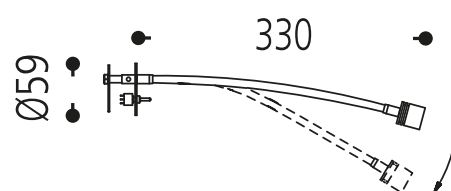

Picture similar

64.340.15

Surface:	Silver 15
Lamp socket:	1 x LED integrated / 350 mA / 1 W
Diameter:	59 mm
Outreach:	330 mm
Weight:	0,3 kg
Switch:	with microswitch
Wattage:	1 W
Voltage:	350 mA
Protection class:	III
Safety norm:	CE
EEC-Light sources:	A++ - A

wall luminaire silver
 incl. 1 watt LED warm white
 incl. LED driver (added as loose part)
 diameter wall plate ca. 59 mm
 with micro switch, extension ca. 330 mm