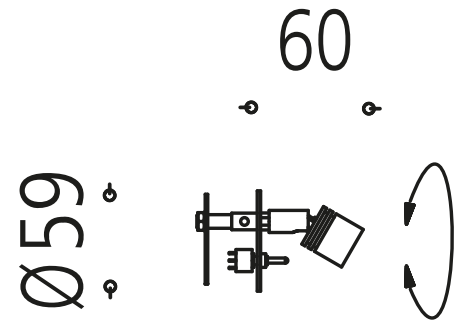

Picture similar

64.354.15

Surface:	Silver 15
Lamp socket:	1 x LED integrated / 350 mA / 1 W
Diameter:	59 mm
Outreach:	60 mm
Weight:	0,25 kg
Switch:	with microswitch
Wattage:	1 W
Voltage:	350 mA
Protection class:	III
Safety norm:	CE
EEC-Light sources:	A++ - A

wall luminaire silver
 incl. 1 watt LED warm white
 incl. LED driver (added as loose part),
 diameter wall plate ca. 59 mm,
 with micro-switch, extension ca. 60 mm