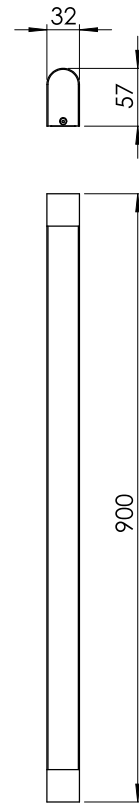

Picture similar

## 65.349.81

<b>Surface:</b>	Stainless steel polished 81	wall lamp stainless steel polished
<b>Lamp socket:</b>	1 x LED integrated / 230 V / 9 W	incl. LED 12 V / ca. 9 watt warm white
<b>Length:</b>	900 mm	LED driver included
<b>Width:</b>	32 mm	protection rating IP 44, length: 900 mm
<b>Outreach:</b>	57 mm	
<b>Wattage:</b>	9 W	
<b>Voltage:</b>	230 V	
<b>Protection type :</b>	IP44	
<b>Protection class:</b>	I	
<b>Safety norm:</b>	CE	
<b>EEC-Light sources:</b>	A++ - A	