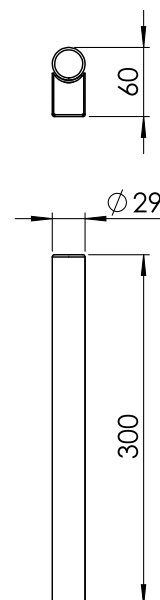

Picture similar

65.603.82

Surface:	stainless steel brushed 82
Lamp socket:	for 1 x S14s / 230 V / 6 W
Length:	300 mm
Width:	29 mm
Outreach:	65 mm
Weight:	0,8 kg
Wattage:	6 W
Voltage:	230 V
Protection type :	IP20
Protection class:	I
Safety norm:	CE
EEC-Light sources:	A+ - A

wall luminaire stainless steel dull
for 1 x S14s L-DE 6 watt LED
protection rating IP 20, length: 300 mm