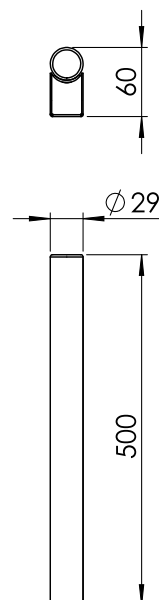

Picture similar

## 65.604.82

<b>Surface:</b>	stainless steel brushed 82
<b>Lamp socket:</b>	for 1 x S14s / 230 V / 9 W
<b>Length:</b>	500 mm
<b>Width:</b>	29 mm
<b>Outreach:</b>	65 mm
<b>Weight:</b>	0,8 kg
<b>Wattage:</b>	9 W
<b>Voltage:</b>	230 V
<b>Protection type :</b>	IP20
<b>Protection class:</b>	I
<b>Safety norm:</b>	CE
<b>EEC-Light sources:</b>	A+ - A

wall luminaire stainless steel dull  
for 1 x S14s L-DE 9 watt LED  
protection rating IP 20, length: 500 mm