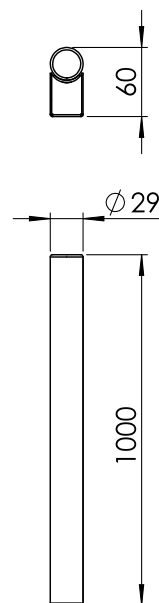

Picture similar

65.605.82

Surface:	stainless steel brushed 82
Lamp socket:	for 1 x S14s / 230 V / 16 W
Length:	1000 mm
Width:	29 mm
Outreach:	65 mm
Weight:	1,4 kg
Wattage:	16 W
Voltage:	230 V
Protection type :	IP20
Protection class:	I
Safety norm:	CE
EEC-Light sources:	A+ - A

wall luminaire stainless steel dull
for 1 x S14s L-DE 16 watt LED
protection rating IP 20, L: 1.000 mm