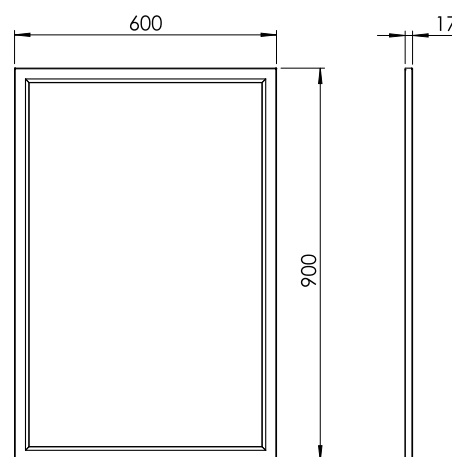

Photo similaire

65.702.81

Surface:	Acier poli 81	mirror, illuminated (float glass)
Douille de lampe:	1 x LED intégré / 12 V / 15 W	frame: stainless steel polished
Largeur:	600 mm	dimensions ca. 600 x 900 x 17 mm
Hauteur:	900 mm	incl. LED 12 V / ca. 15 watt warm white
Portée:	17 mm	LED driver incl. (added as loose part)
Poids:	20, kg	protection rating IP 44
Puissance:	15 W	
Voltages:	12 V	
Type de protection:	IP44	
Classe de protection:	III	
Norme de sécurité:	CE	
CEE-Sources lumineuses:	A++ - A	