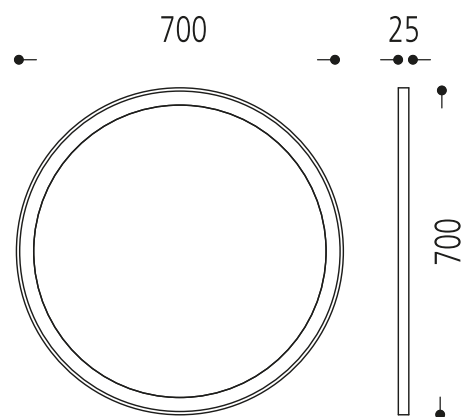

Picture similar

65.727.82

Surface:	stainless steel brushed 82
Lamp socket:	1 x LED integrated / 230 V / 18 W
Diameter:	700 mm
Weight:	12,2 kg
Wattage:	18 W
Voltage:	230 V
Protection type :	IP44
Protection class:	I
Safety norm:	CE
EEC-Light sources:	A++ - A

mirror, illuminated (float glass)
 frame: stainless steel brushed
 diameter ca. 700 mm, depth ca. 25 mm
 incl. LED 12 V / ca. 18 watt warm white
 LED driver included
 protection rating IP 44