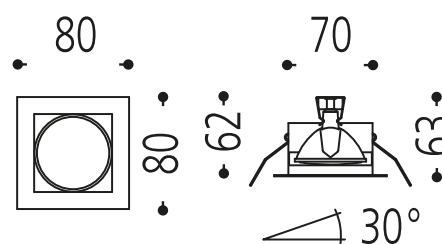

Picture similar

84.285.89

Surface:	matt black 89
Lamp socket:	for 1 x GU5,3 / 12 V
Length:	80 mm
Width:	80 mm
Weight:	0,2 kg kg
Voltage:	12 V
Protection class:	III
Safety norm:	CE
EEC-Light sources:	A++ - A