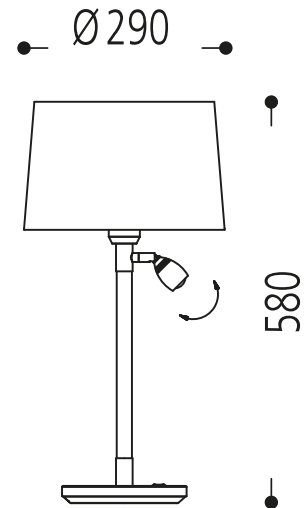

## 13.325.37-3886

<b>Surface:</b>	Green 37
<b>Lamp socket:</b>	for 1 x E27 / 1 x LED integrated / 230 V / LED: 1 W
<b>Height:</b>	580 mm
<b>Diameter:</b>	290 mm
<b>Weight:</b>	2,88 kg
<b>Switch:</b>	with rocker switch
<b>Wattage:</b>	LED: 1 W
<b>Voltage:</b>	230 V
<b>Protection class:</b>	I
<b>Safety norm:</b>	CE
<b>EEC-Light sources:</b>	A++ - E / LED: A++ - A

table lamp chrome / velvet green  
for 1 x E27, with LED reading light  
incl. 1 w LED warm white and LED driver  
shade: chintz off white 135  
Ø ca. 260/290 mm, height ca. 185 mm