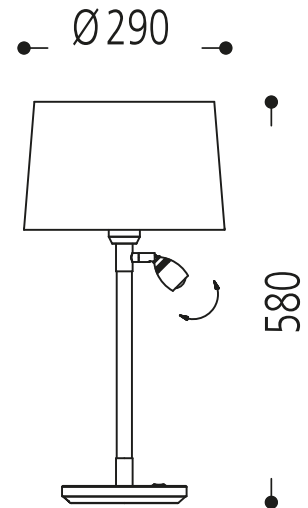

Picture similar

## 13.325.64-3886

<b>Surface:</b>	Velvet orange 64	table lamp chrome / velvet orange
<b>Lamp socket:</b>	for 1 x E27 / 1 x LED integrated / 230 V / LED: 1 W	for 1 x E27, with LED reading light incl. 1 w LED warm white and LED driver
<b>Height:</b>	580 mm	shade: chintz off white 135
<b>Diameter:</b>	290 mm	Ø ca. 260/290 mm, height ca. 185 mm
<b>Weight:</b>	2,88 kg	
<b>Switch:</b>	with rocker switch	
<b>Wattage:</b>	LED: 1 W	
<b>Voltage:</b>	230 V	
<b>Protection class:</b>	I	
<b>Safety norm:</b>	CE	
<b>EEC-Light sources:</b>	A++ - E / LED: A++ - A	