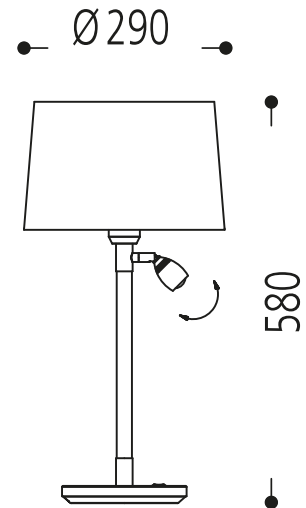

Picture similar

## 13.325.65-3886

<b>Surface:</b>	Velvet violet 65	table lamp chrome / velvet violet
<b>Lamp socket:</b>	for 1 x E27 / 1 x LED integrated / 230 V / LED: 1 W	for 1 x E27, with LED reading light incl. 1 w LED warm white and LED driver
<b>Height:</b>	580 mm	shade: chintz off white 135
<b>Diameter:</b>	290 mm	Ø ca. 260/290 mm, height ca. 185 mm
<b>Weight:</b>	2,88 kg	
<b>Switch:</b>	with rocker switch	
<b>Wattage:</b>	LED: 1 W	
<b>Voltage:</b>	230 V	
<b>Protection class:</b>	I	
<b>Safety norm:</b>	CE	
<b>EEC-Light sources:</b>	A++ - E / LED: A++ - A	