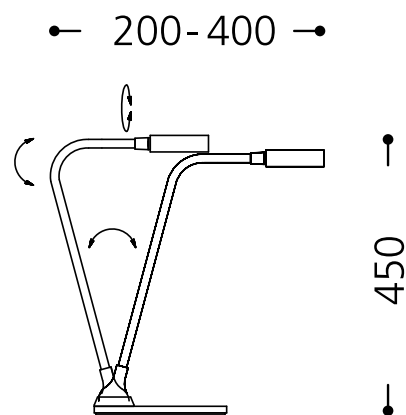

Picture similar

14.106.38

Surface:	Taupe 38	table lamp taupe
Lamp socket:	1 x LED integrated / 230 V / 6 W	incl. LED-Modul 12 V / 6 watt
Height:	450 mm	plug with integrated LED driver
Switch:	with touch dimmer	with touch dimmer
Wattage:	6 W	
Voltage:	230 V	
Protection class:	II	
Safety norm:	CE	
EEC-Light sources:	A++ - A	