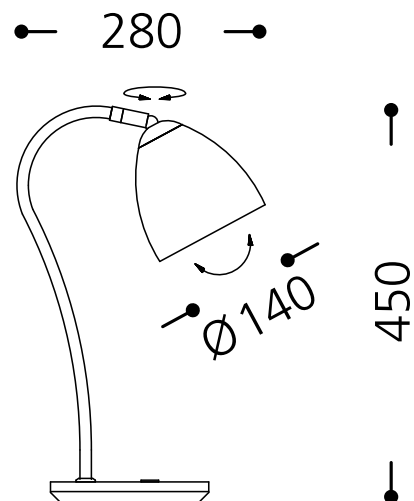

Picture similar

14.249.55

Surface:	White 55
Lamp socket:	for 1 x GX53 / 230 V / 5 W
Height:	450 mm
Weight:	2,5 kg
Switch:	with rocker switch
Wattage:	5 W
Voltage:	230 V
Protection class:	I
Safety norm:	CE
EEC-Light sources:	A+ - C

table lamp brass dull-white
 for 1 x GX53 LED 230 V / ca. 5 watt
 height ca. 450 mm, extension ca. 280 mm
 with USB port, with transparent cable