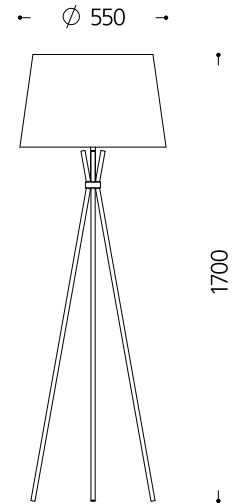

Picture similar

23.158.30-4043

Surface:	Nickel polished 30
Lamp socket:	for 1 x E27 / 230 V
Height:	1700 mm
Diameter:	550 mm
Weight:	3,5 kg
Switch:	with foot pedal switch
Voltage:	230 V
Protection class:	II
Safety norm:	CE
EEC-Light sources:	A++ - E

floor luminaire nickel polished
for 1 x E27, with feet-operated switch
shade: chintz black - inside gold 139
diameter ca. 460/550 mm,
height ca. 350 mm