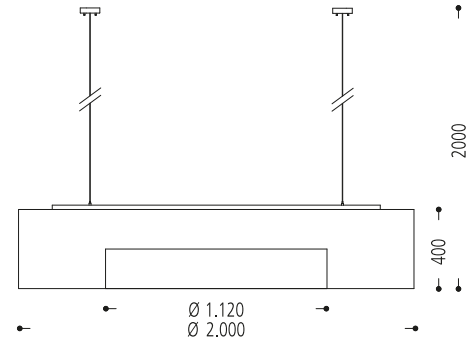

Picture similar

33.667.15-3717

Surface:	Silver 15
Lamp socket:	for 6 x 2G11 / 230 V / 330 W
Length:	2000 mm
Diameter:	2000 mm
Wattage:	330 W
Voltage:	230 V
Protection class:	I
Safety norm:	CE
EEC-Light sources:	A+ - B

pendant luminaire silver /
 acrylic diffuser opal
 for 6 x 2G11 TC-L 55 watt
 electronic ballast incl. 1-10 V dimmable
 shade: chintz off white 135
 diameter/height outside ca. 2.000/400 mm
 diameter/height inside ca. 1.120/200 mm