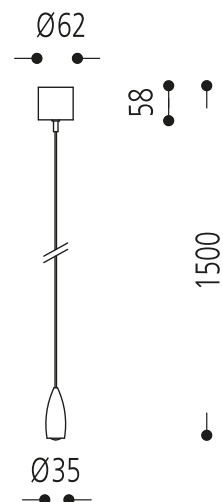

Picture similar

## 34.284.15

<b>Surface:</b>	Silver 15
<b>Lamp socket:</b>	1 x LED integrated / 230 V / 4 W
<b>Length:</b>	1500 mm
<b>Diameter:</b>	35 mm
<b>Weight:</b>	0,65 kg
<b>Wattage:</b>	4 W
<b>Voltage:</b>	230 V
<b>Protection class:</b>	I
<b>Safety norm:</b>	CE
<b>EEC-Light sources:</b>	A++ - A