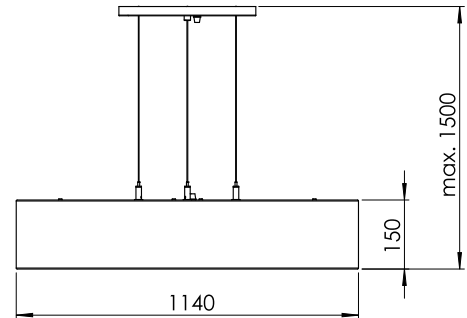

Picture similar

34.754.15

Surface:	Silver 15	pendant luminaire silver
Lamp socket:	1 x LED integrated / 230 V / 120 W	with opal acrylic TruLED diffuser
Length:	1500 mm	dia. ca. 1.140 mm
Diameter:	1140 mm	incl. LED ca. 120 watt warm white
Wattage:	120 W	LED driver included (not dimmable)
Voltage:	230 V	
Protection class:	I	
Safety norm:	CE	
EEC-Light sources:	A++ - A	