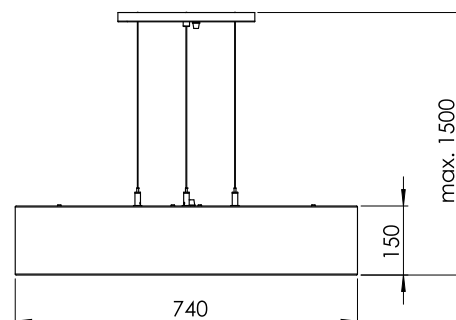

Picture similar

34.759.15

Surface:	Silver 15
Lamp socket:	1 x LED integrated / 230 V / 60 W
Length:	1500 mm
Diameter:	740 mm
Weight:	17,5 kg
Wattage:	60 W
Voltage:	230 V
Protection class:	I
Safety norm:	CE
EEC-Light sources:	A++ - A

pendant luminaire silver
with opal acrylic TruLED diffuser
diameter 740 mm
incl. LED ca. 60 watt warm white
LED driver included (not dimmable)