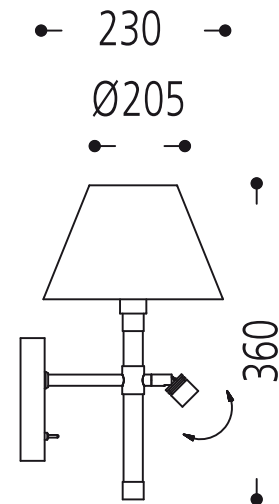

Picture similar

63.324.65-4042

Surface:	Velvet violet 65
Lamp socket:	for 1 x E14 / 1 x LED integrated / 230 V / LED: 1 W
Width:	160 mm
Height:	380 mm
Outreach:	220 mm
Weight:	1,1 kg
Switch:	with microswitch
Wattage:	LED: 1 W
Voltage:	230 V
Protection class:	I
Safety norm:	CE
EEC-Light sources:	A++ - E / LED: A++ - A

wall luminaire chrome / velvet violet
for 1 x E14, with LED reading light,
incl. LED 1 watt warm white + LED driver
shade: chintz off white 135
Ø ca. 140/160 mm, height ca. 160 mm