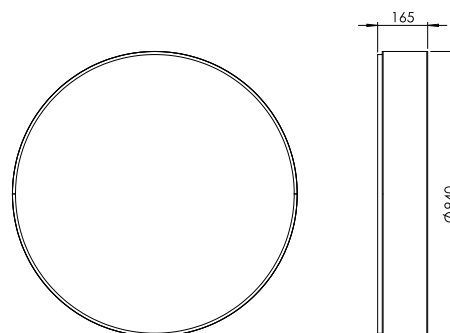

Picture similar

## 63.758.55-3722

<b>Surface:</b>	White 55
<b>Lamp socket:</b>	1 x LED integrated / 230 V / 85 W
<b>Diameter:</b>	940 mm
<b>Outreach:</b>	150 mm
<b>Wattage:</b>	85 W
<b>Voltage:</b>	230 V
<b>Protection class:</b>	I
<b>Safety norm:</b>	CE
<b>EEC-Light sources:</b>	A++ - A

wall luminaire white  
 with opal acrylic TruLED diffusor  
 incl. LED ca. 85 watt warm white  
 LED driver included (not dimmable)  
 shade: chintz off white 135  
 diameter ca. 940 mm, height ca. 150 mm  
 with bayonet cap