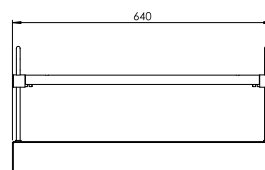

Picture similar

64.050.14

Surface:	Chrome 14	picture luminaire chrome
Lamp socket:	1 x LED integrated / 230 V / 5 W	incl. LED 12 V / ca. 5 watt warm white
Width:	640 mm	LED driver included
Height:	265 mm	length ca. 640 mm
Outreach:	180 mm	
Weight:	1,6 kg	
Wattage:	5 W	
Voltage:	230 V	
Protection class:	I	
Safety norm:	CE	
EEC-Light sources:	A++ - A	