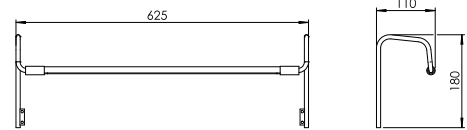

## 64.064.01

<b>Surface:</b>	Brass polished 01
<b>Lamp socket:</b>	1 x LED integrated / 12 V / 5 W
<b>Width:</b>	625 mm
<b>Height:</b>	180 mm
<b>Outreach:</b>	110 mm
<b>Weight:</b>	1,2 kg
<b>Wattage:</b>	5 W
<b>Voltage:</b>	12 V
<b>Protection class:</b>	III
<b>Safety norm:</b>	CE
<b>EEC-Light sources:</b>	A++ - A

picture luminaire brass polished  
incl. LED 12 V / ca. 5 watt warm white  
LED driver incl. (added as loose part)  
length ca. 625 mm