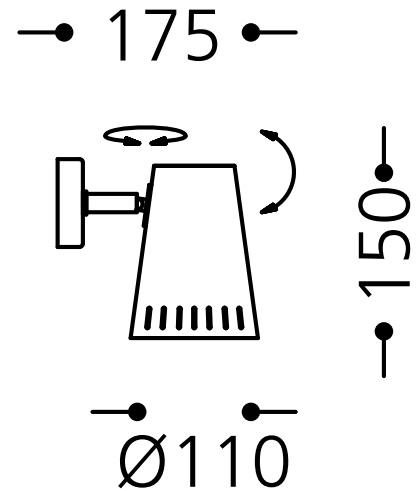

Picture similar

64.234.39

Surface:	Cream high gloss 39
Lamp socket:	for 1 x GX53 / 230 V / 5 W
Outreach:	175 mm
Wattage:	5 W
Voltage:	230 V
Protection class:	I
Safety norm:	CE
EEC-Light sources:	A+ - C

wall lamp cream high gloss
for 1 x GX53 LED 230 V / ca. 5 watt
height ca. 150 mm, width ca. 175 mm