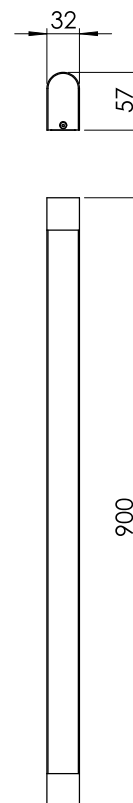

Picture similar

65.349.81

Surface:	Stainless steel polished 81
Lamp socket:	1 x LED integrated / 230 V / 9 W
Length:	900 mm
Width:	32 mm
Outreach:	57 mm
Wattage:	9 W
Voltage:	230 V
Protection type :	IP44
Protection class:	I
Safety norm:	CE
EEC-Light sources:	A++ - A

wall lamp stainless steel polished
incl. LED 12 V / ca. 9 watt warm white
LED driver included
protection rating IP 44, length: 900 mm