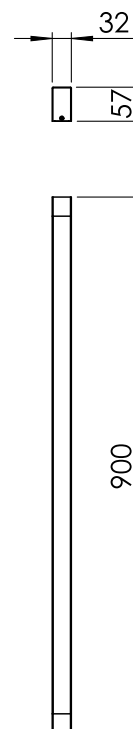

Picture similar

65.383.81

Surface:	Stainless steel polished 81	wall lamp stainless steel polished
Lamp socket:	1 x LED integrated / 230 V / 9 W	incl. LED 12 V / ca. 9 watt warm white
Length:	900 mm	LED driver included
Width:	32 mm	protection rating IP 44, length: 900 mm
Outreach:	57 mm	
Weight:	1,6 kg	
Wattage:	9 W	
Voltage:	230 V	
Protection type :	IP44	
Protection class:	I	
Safety norm:	CE	
EEC-Light sources:	A++ - A	