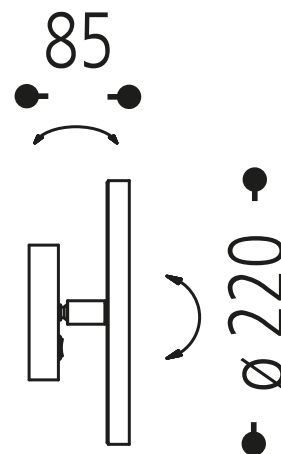

Picture similar

65.580.14

Surface:	Chrome 14
Lamp socket:	1 x LED integrated / 230 V / 3 W
Diameter:	220 mm
Outreach:	85 mm
Weight:	1,8 kg
Wattage:	3 W
Voltage:	230 V
Protection type :	IP40
Protection class:	I
Safety norm:	CE
EEC-Light sources:	A++ - A

enlargement mirror chrome
 incl. 3 x 1 watt LED warm white
 LED driver included
 protection rating IP 40