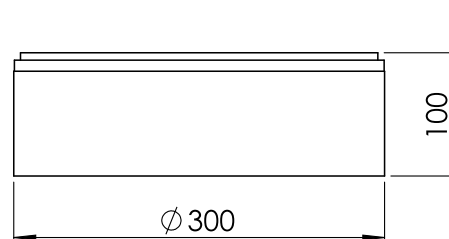

Picture similar

83.754.55-3801

Surface:	White 55	ceiling luminaire white
Lamp socket:	1 x LED integrated / 230 V / 10 W	with opal acrylic TruLED diffuser
Height:	100 mm	incl. LED ca. 10 watt warm white
Diameter:	300 mm	LED driver included (not dimmable)
Weight:	2,05 kg	shade: chintz off white 135
Wattage:	10 W	diameter ca. 300 mm, height ca. 100 mm
Voltage:	230 V	
Protection class:	I	
Safety norm:	CE	
EEC-Light sources:	A++ - A	