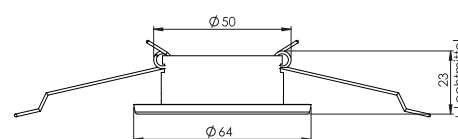

## 84.112.14

<b>Surface:</b>	Chrome 14
<b>Lamp socket:</b>	for 1 x GU4 / 12 V
<b>Diameter:</b>	62 mm
<b>Weight:</b>	0,1 kg
<b>Voltage:</b>	12 V
<b>Protection class:</b>	III
<b>Safety norm:</b>	CE
<b>EEC-Light sources:</b>	A++ - C

recessed luminaire chrome  
for 1 x GU4 MR11 12 V/2 watt LED  
or 1 x GZ4 QR-CBC35 12 V/max. 35 watt  
adjustable light source