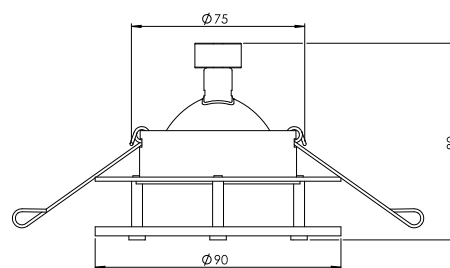

Picture similar

84.115.01-429

Surface:	Brass polished 01
Lamp socket:	for 1 x GU5,3 / 12 V
Diameter:	90 mm
Weight:	0,2 kg
Voltage:	12 V
Protection class:	III
Safety norm:	CE
EEC-Light sources:	A++ - C

recessed luminaire brass polished /
partly frosted glass
for 1 x GU5,3 MR16 12 V LED lamp
or 1 x GX5,3 QR-CBC51 12 V/max. 50 w