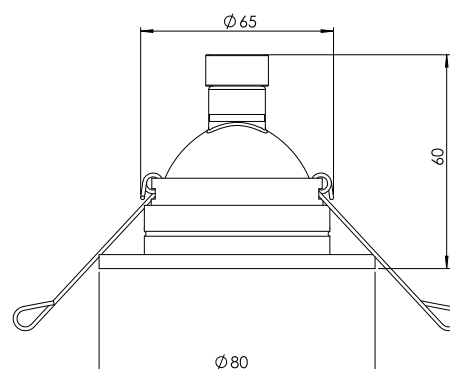

Picture similar

84.216.01

Surface:	Brass polished 01
Lamp socket:	for 1 x GU5,3 / 12 V
Diameter:	80 mm
Weight:	0,1 kg
Voltage:	12 V
Protection class:	III
Safety norm:	CE
EEC-Light sources:	A++ - C

recessed luminaire brass polished
for 1 x GU5,3 MR16 12 V LED lamp
or 1 x GX5,3 QR-CBC51 12 V/max. 50 w