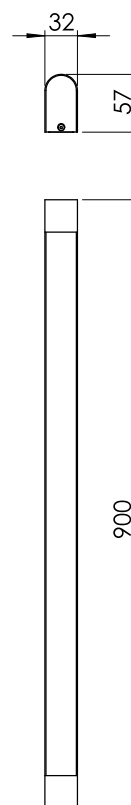

Photo similaire

65.349.81

Surface:	Acier poli 81	wall lamp stainless steel polished
Douille de lampe:	1 x LED intégré / 230 V / 9 W	incl. LED 12 V / ca. 9 watt warm white
Longueur:	900 mm	LED driver included
Largeur:	32 mm	protection rating IP 44, length: 900 mm
Portée:	57 mm	
Puissance:	9 W	
Voltages:	230 V	
Type de protection:	IP44	
Classe de protection:	I	
Norme de sécurité:	CE	
CEE-Sources lumineuses:	A++ - A	